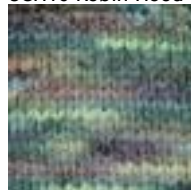

Misti Alpaca Hand Paint Super Chunky

50% Baby Alpaca 50% Wool, 54.5 yards/50 meters 100 grams per hank, 3 ply
Suggested needle size: 2 stitches per inch on US 13

A Cheery collection of Hand Paints in our SUPER Chunky yarn.
Fun to knit and fun to wear, this collection is especially good for quick results.

SCH03 Sugar Sand

SCH07 Lavender Blue

SCH08 Fox Tail

SCH09 Azabache

SCH10 Robin Hood

SCH11 Harvest

SCH20 Macbeth

SCH21 Ceniza