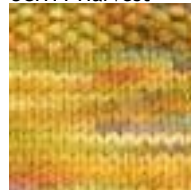

Misti Alpaca Hand Paint Super Chunky

50% Baby Alpaca 50% Wool, 54.5 yards/50 meters 100 grams per hank, 3 ply
Suggested needle size: 2 stitches per inch on US 13

A Cheery collection of Hand Paints in our SUPER Chunky yarn.
Fun to knit and fun to wear, this collection is especially good for quick results.

SCH03 Sugar Sand

SCH07 Lavender Blue

SCH08 Fox Tail

SCH09 Azabache

SCH10 Robin Hood

SCH11 Harvest

SCH20 Macbeth

SCH21 Ceniza